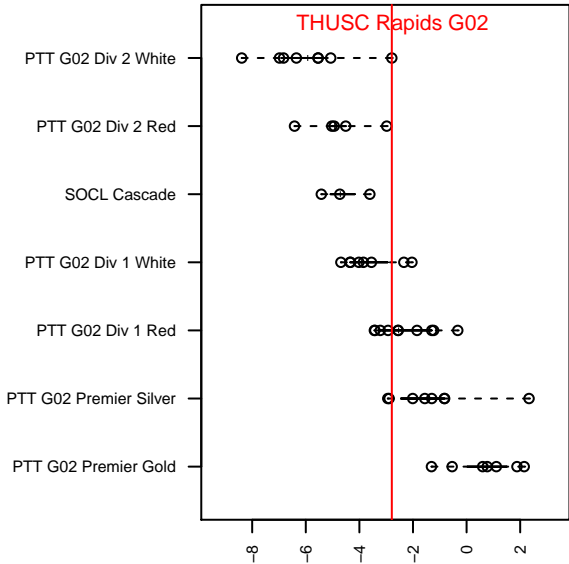

THUSC Rapids G02

Tualatin Hills Junior Soccer League
 Tualatin Hills, OR
 G02 total strength=844
 attack=1.09 defense=1.24
 fall league = PTT G02 Div 2 White
 spr league = Spr OYS G02 Div 1 Blue

alt names used:
 THUSC Rapids
 THUSC United Rapids
 TUALTIN HILLS UNITED SC RAPIDS (OR)
 THUSC United Rapids
 THUSC United Rapids

Venues played:
 2015 Oswego Nike Cup Bronze U13
 2015 Mt Hood Challenge U13
 2015 PTT G02 Division 2 White
 2015 OYS Presidents Cup G02
 2015 Spr OYS G02 Division 1 Blue

THUSC Rapids G02
 Dots are actual minus expected GF (blue circles) and GA (red triangles).
 Blue line is smoothed change in attack strength. Red is smoothed change in defense strength.

**attack and defense variance (black dot)
relative to other teams
and top 10 in region**

**attack and defense rating
relative to others at age
and all opponents in last 13 months**

Performance relative to 13 month average